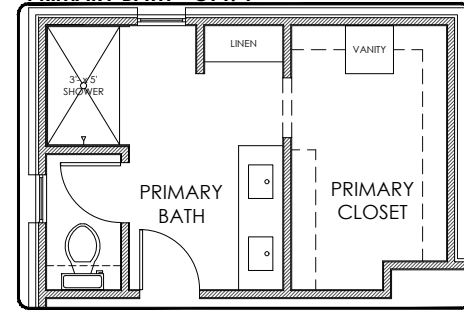

PRIMARY BATH - OPT. 1

2315_4BD3BA60_3C
 2,315 SF LIVING AREA
 FRAMING: 3,282 SF SLAB: 2,918 SF
 SCALE: 1/8"=1'-0" AT 11" X 17"